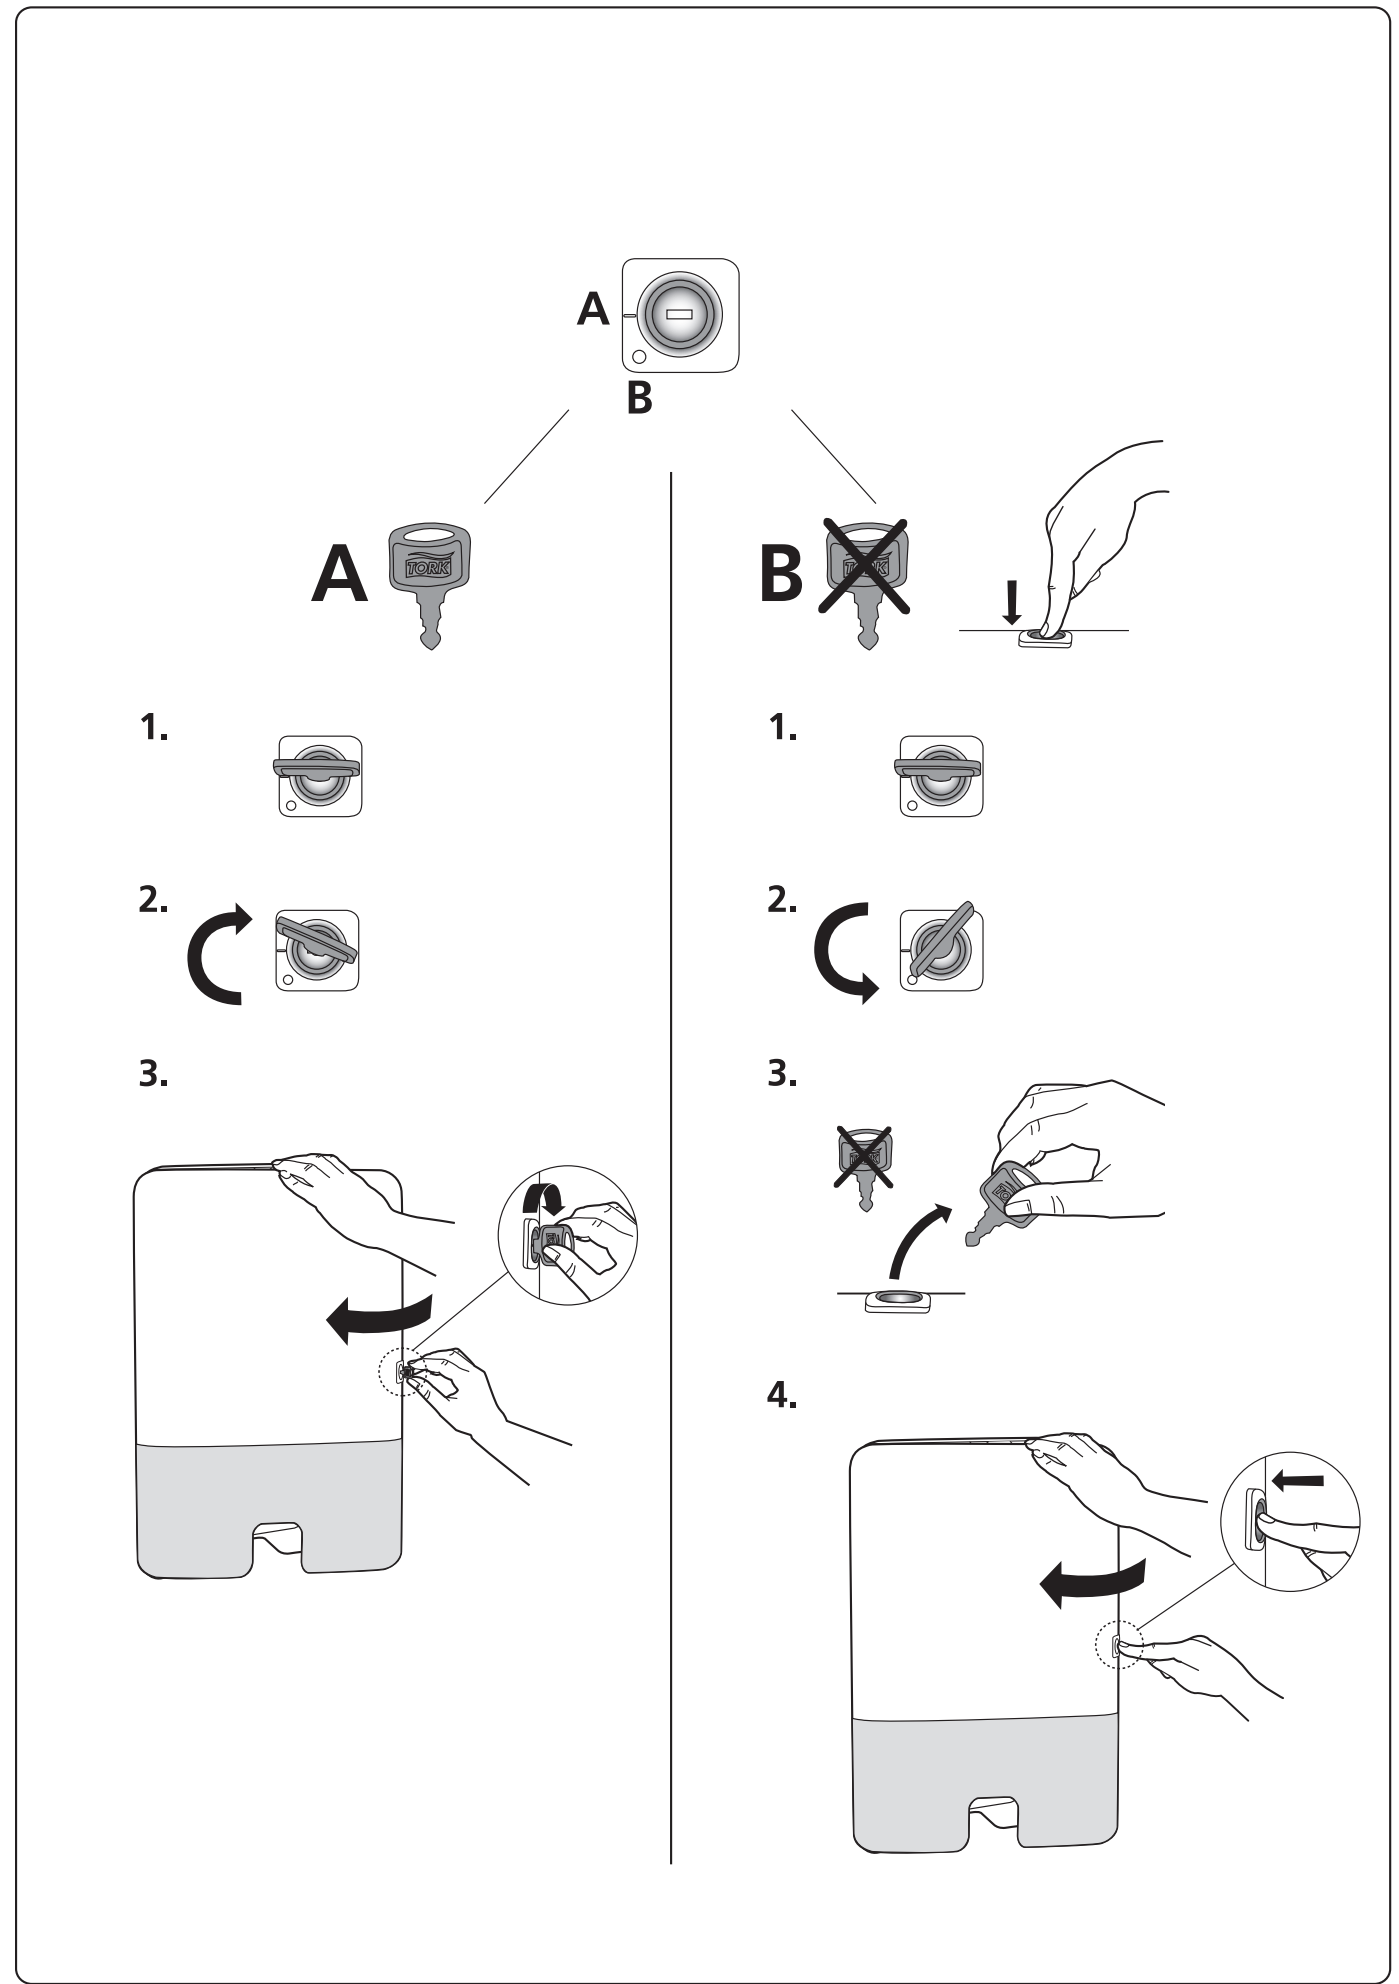

European Community Design Registration RCD 000929971

TORK®
Tork Xpress®
Multifold Hand
Towel Dispenser

H2

Elevation
Design

Manufactured by SCA,
SE-405 03 Göteborg, Sweden
www.sca-tork.com
Made in Germany

Manufactured by SCA,
SE-405 03 Göteborg, Sweden
www.sca-tork.com
Made in Germany

2.

x 2,5

3.

4.

5

1.

2.

2

3.

 x 2

 x 2

4.

5.

 x 2

 x 2

1.