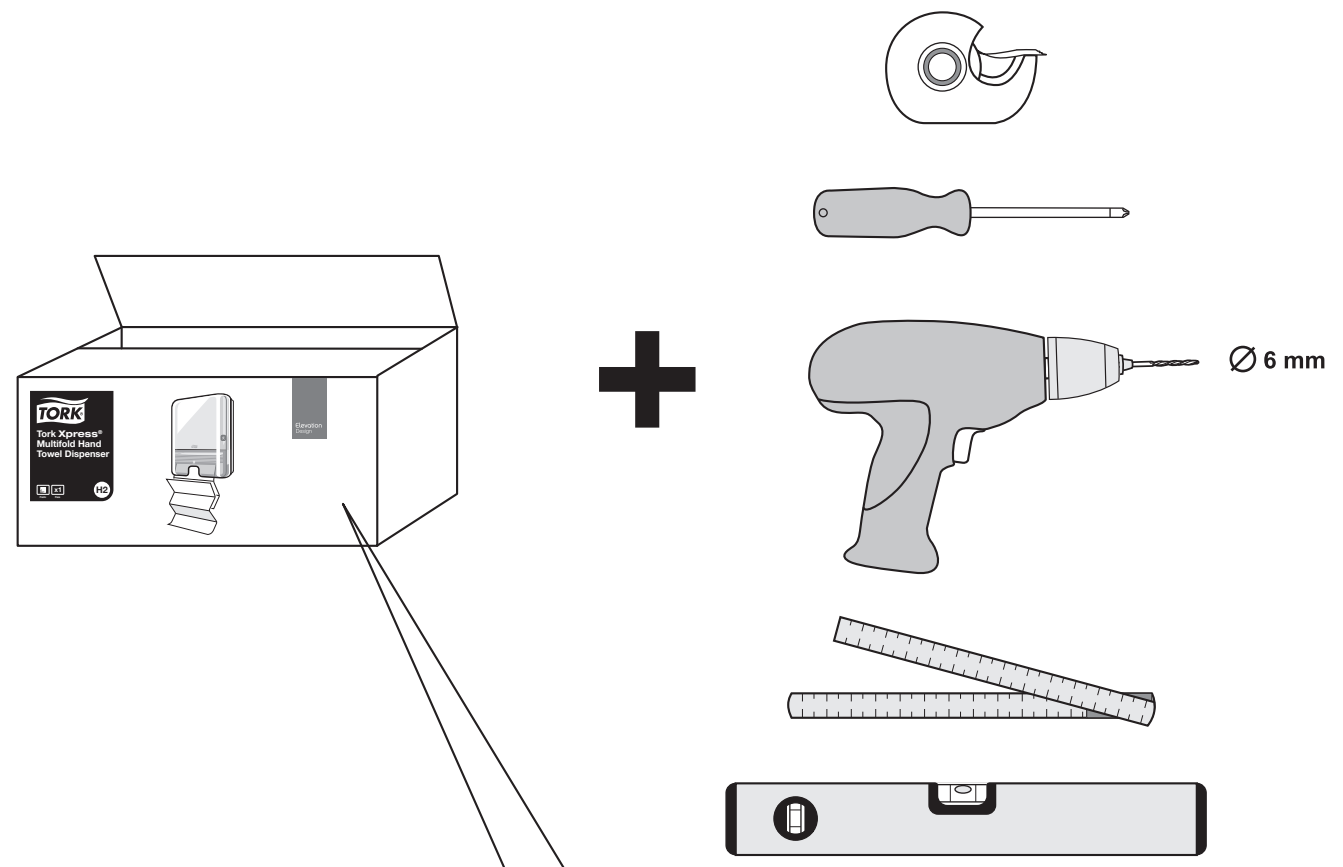

European Community Design Registration RCD 000929971

TORK®
Tork Xpress®
Multifold Hand
Towel Dispenser

H2

Elevation
Design

Manufactured by SCA,
SE-405 03 Göteborg, Sweden
www.sca-tork.com
Made in Germany

Manufactured by SCA,
SE-405 03 Göteborg, Sweden
www.sca-tork.com
Made in Germany

2.

x 2,5

3.

4.

5

1.

2.

2

3.

 x 2

 x 2

4.

5.

 x 2

 x 2

1.