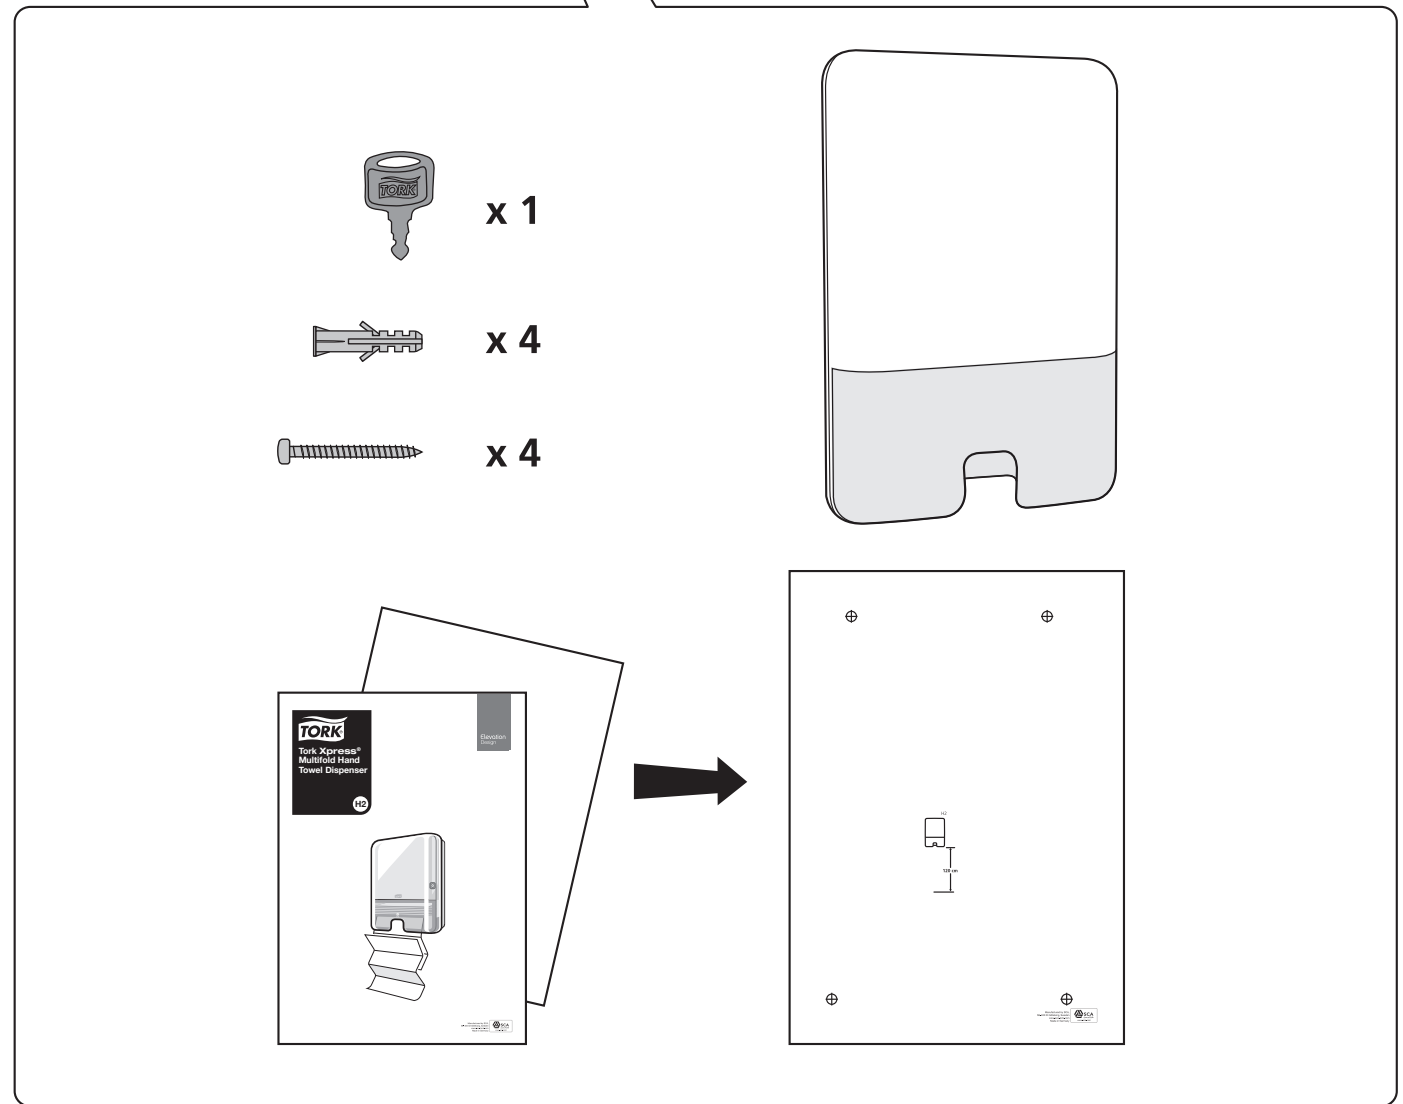

European Community Design Registration RCD 000929971

TORK®
Tork Xpress®
Multifold Hand
Towel Dispenser

H2

Elevation
Design

Manufactured by SCA,
SE-405 03 Göteborg, Sweden
www.sca-tork.com
Made in Germany

Manufactured by SCA,
SE-405 03 Göteborg, Sweden
www.sca-tork.com
Made in Germany

2.

x 2,5

3.

4.

5

1.

2.

2

3.

 x 2

 x 2

4.

5.

 x 2

 x 2

1.